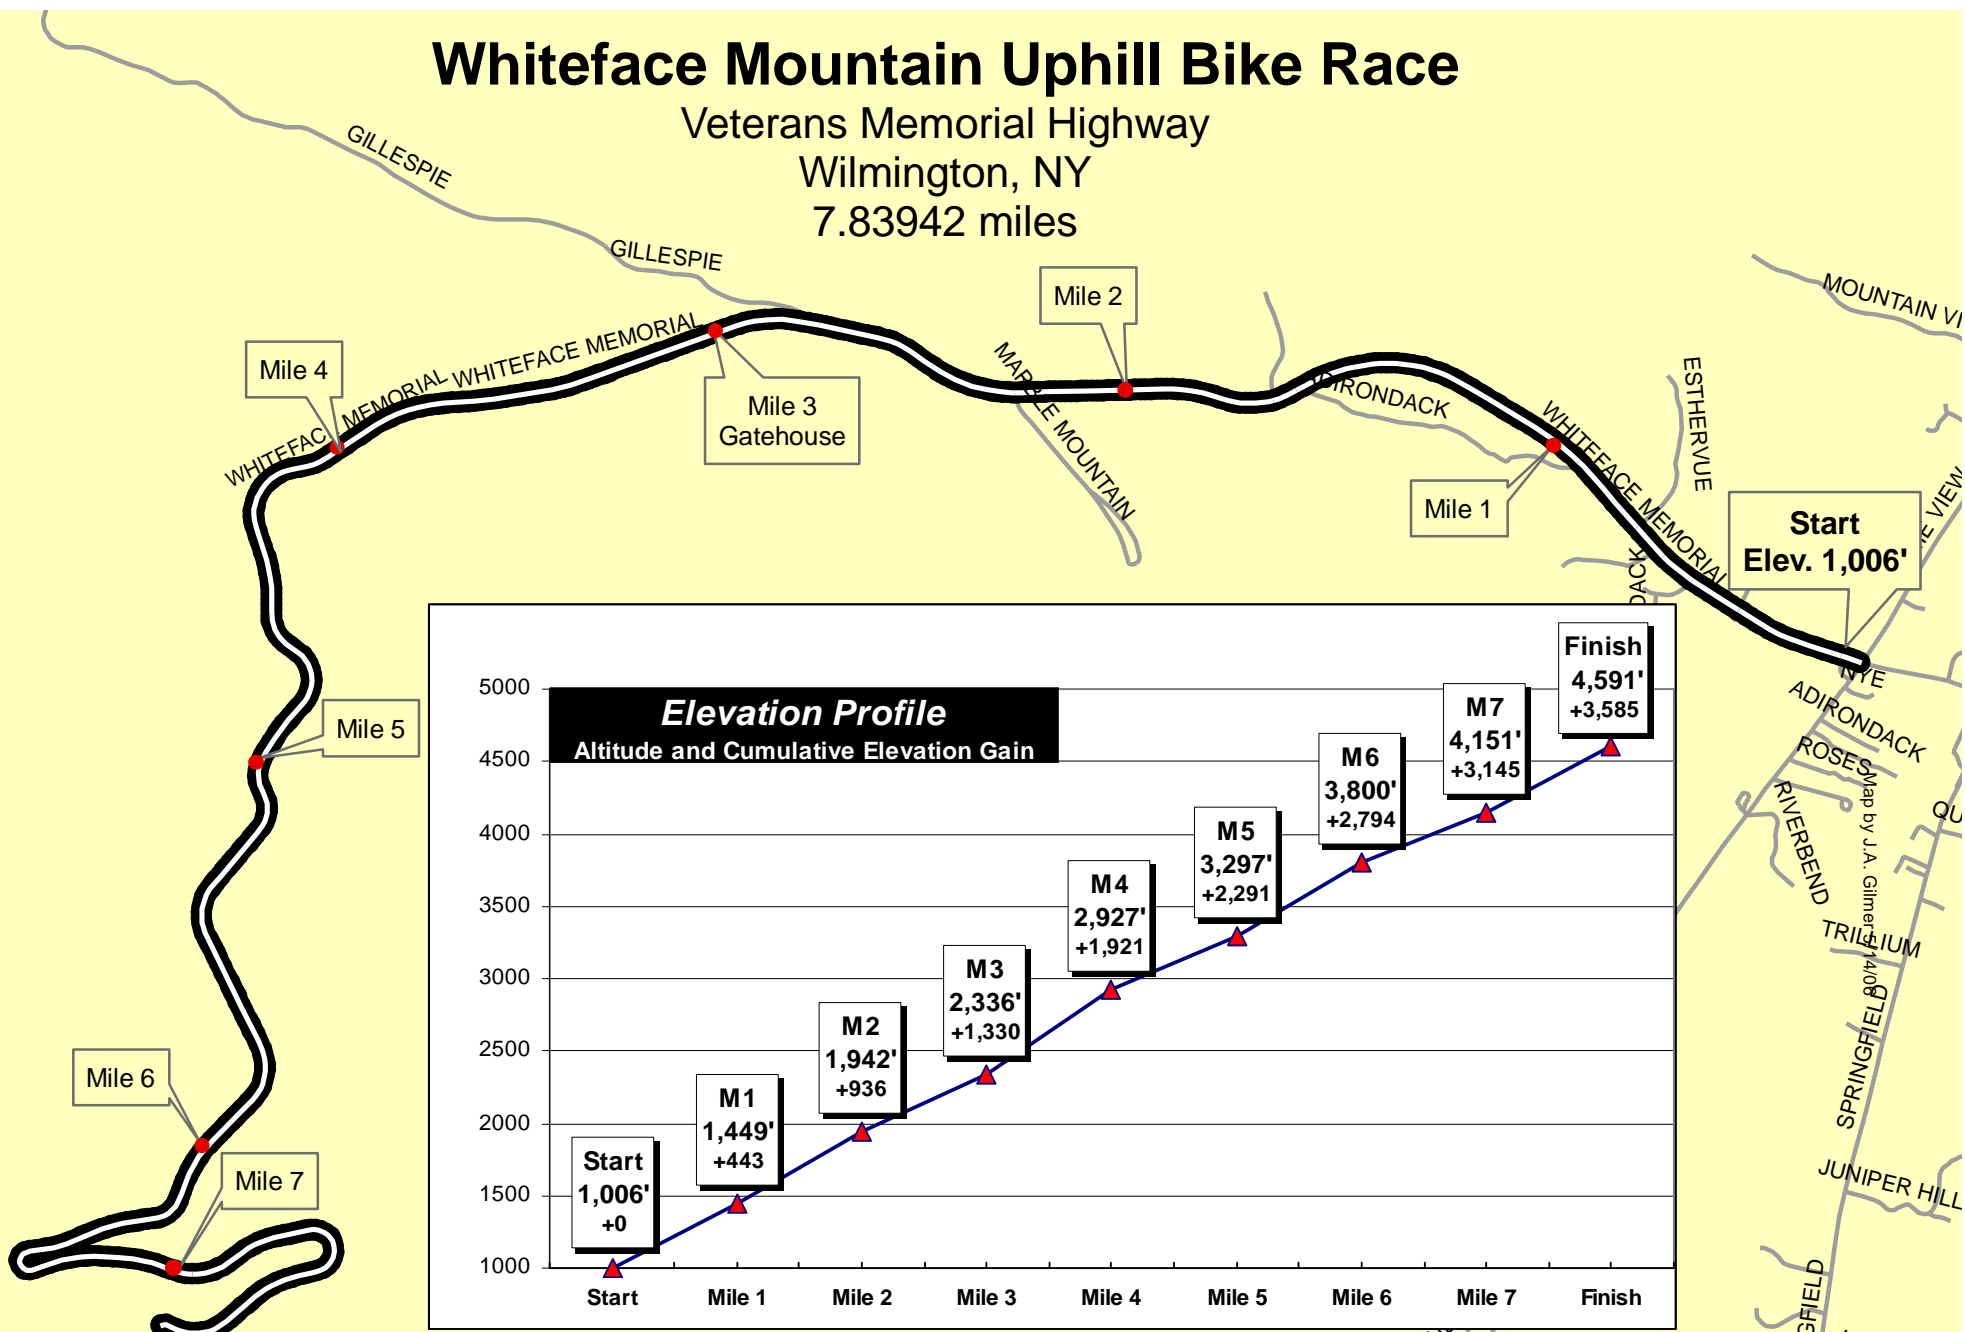

Whiteface Mountain Uphill Bike Race

Veterans Memorial Highway
 Wilmington, NY
 7.83942 miles

Start: On Veterans Memorial Hwy (Rte 431) near jct. of Rte 86. Line is even with spike at base of utility pole #1571 NYSE&G.

Finish: On Veterans Memorial Hwy at entrance to tunnel before castle. Line is even with E side of concrete stairway to tunnel and continuing across road following inside edge of first white stripe for pedestrian crosswalk.

Finish
 Elev. 4,561'